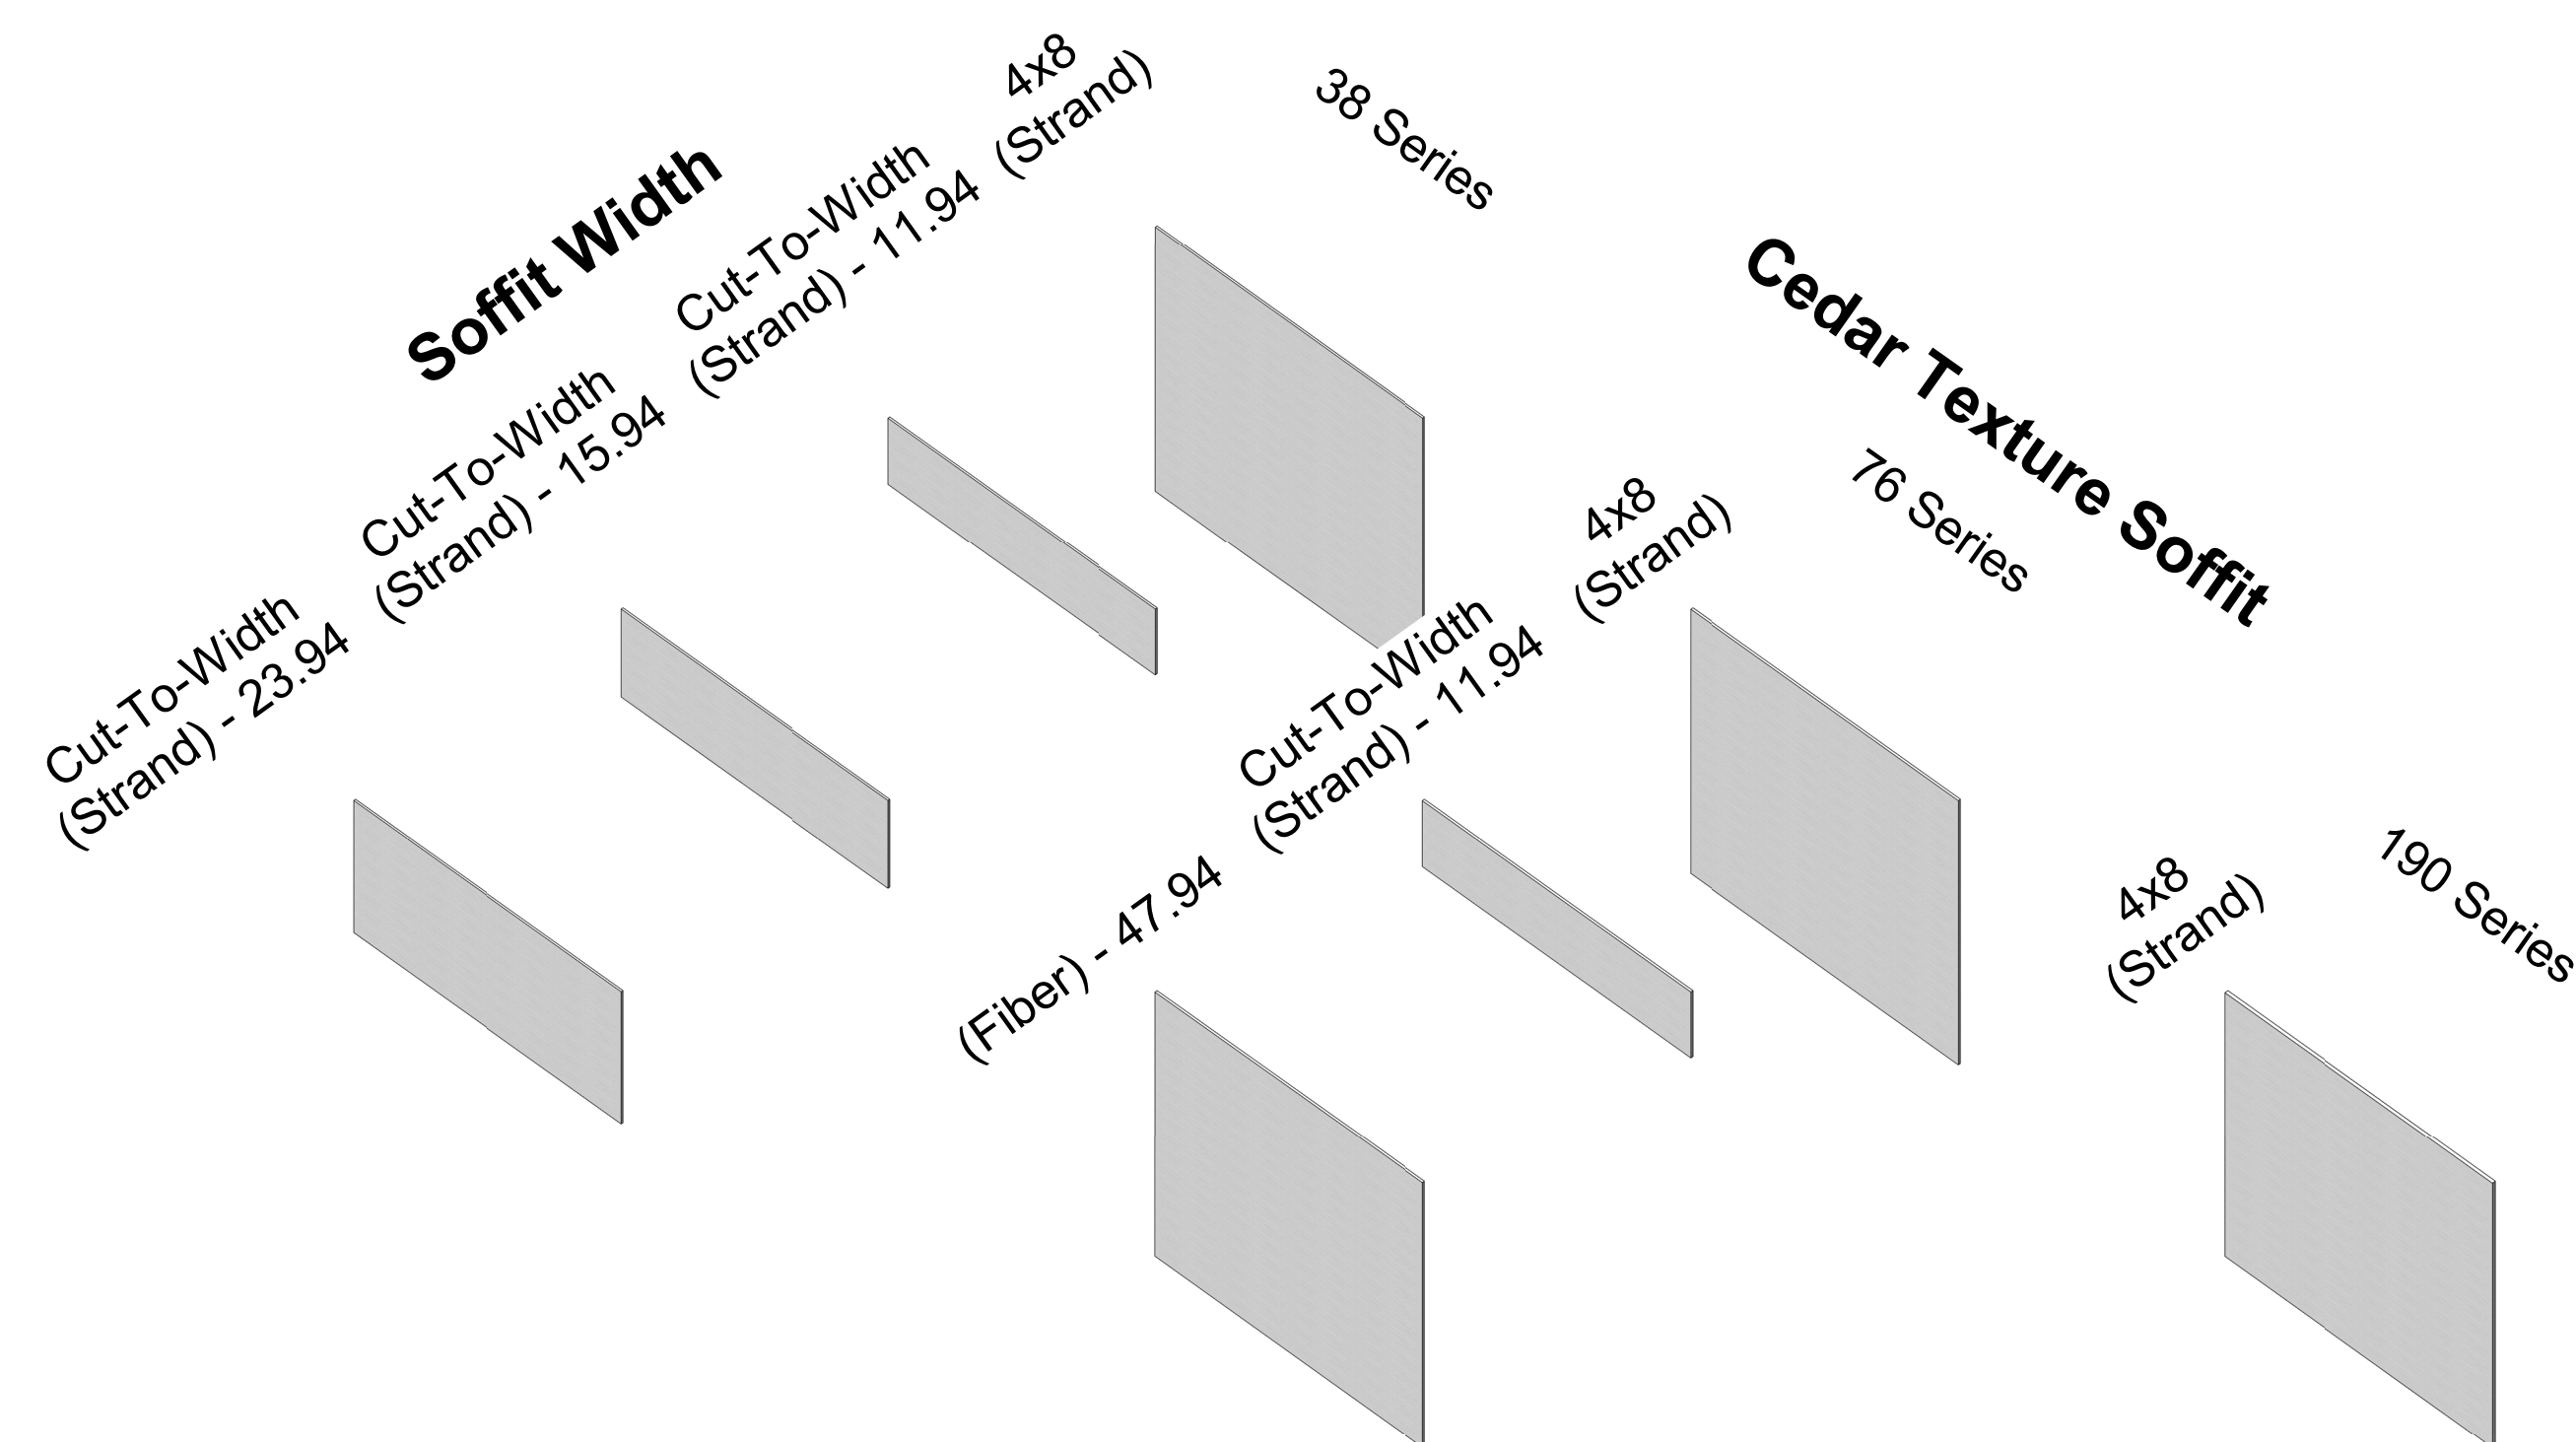

**LP® SmartSide®**

Soffit  
Cedar Texture Soffit

1 Soffit Families 1 - Cedar Texture Soffit

LPCorp.com  
800-450-6106

**Notes:**  
These drawings are general illustrations and are not to be used as final construction details. Check your local building codes before installing siding to confirm whether wood structural panel wall sheathing is required. Follow all manufacturer instructions and applicable building codes.

©2019 Louisiana-Pacific Corporation.  
All rights reserved.

Scale

**LP® SmartSide®**

Soffit  
Vented Cedar Texture Soffit

① Soffit Families 2 - Vented Cedar Texture Soffit

LPCorp.com  
800-450-6106

**Notes:**  
These drawings are general illustrations and are not to be used as final construction details. Check your local building codes before installing siding to confirm whether wood structural panel wall sheathing is required. Follow all manufacturer instructions and applicable building codes.