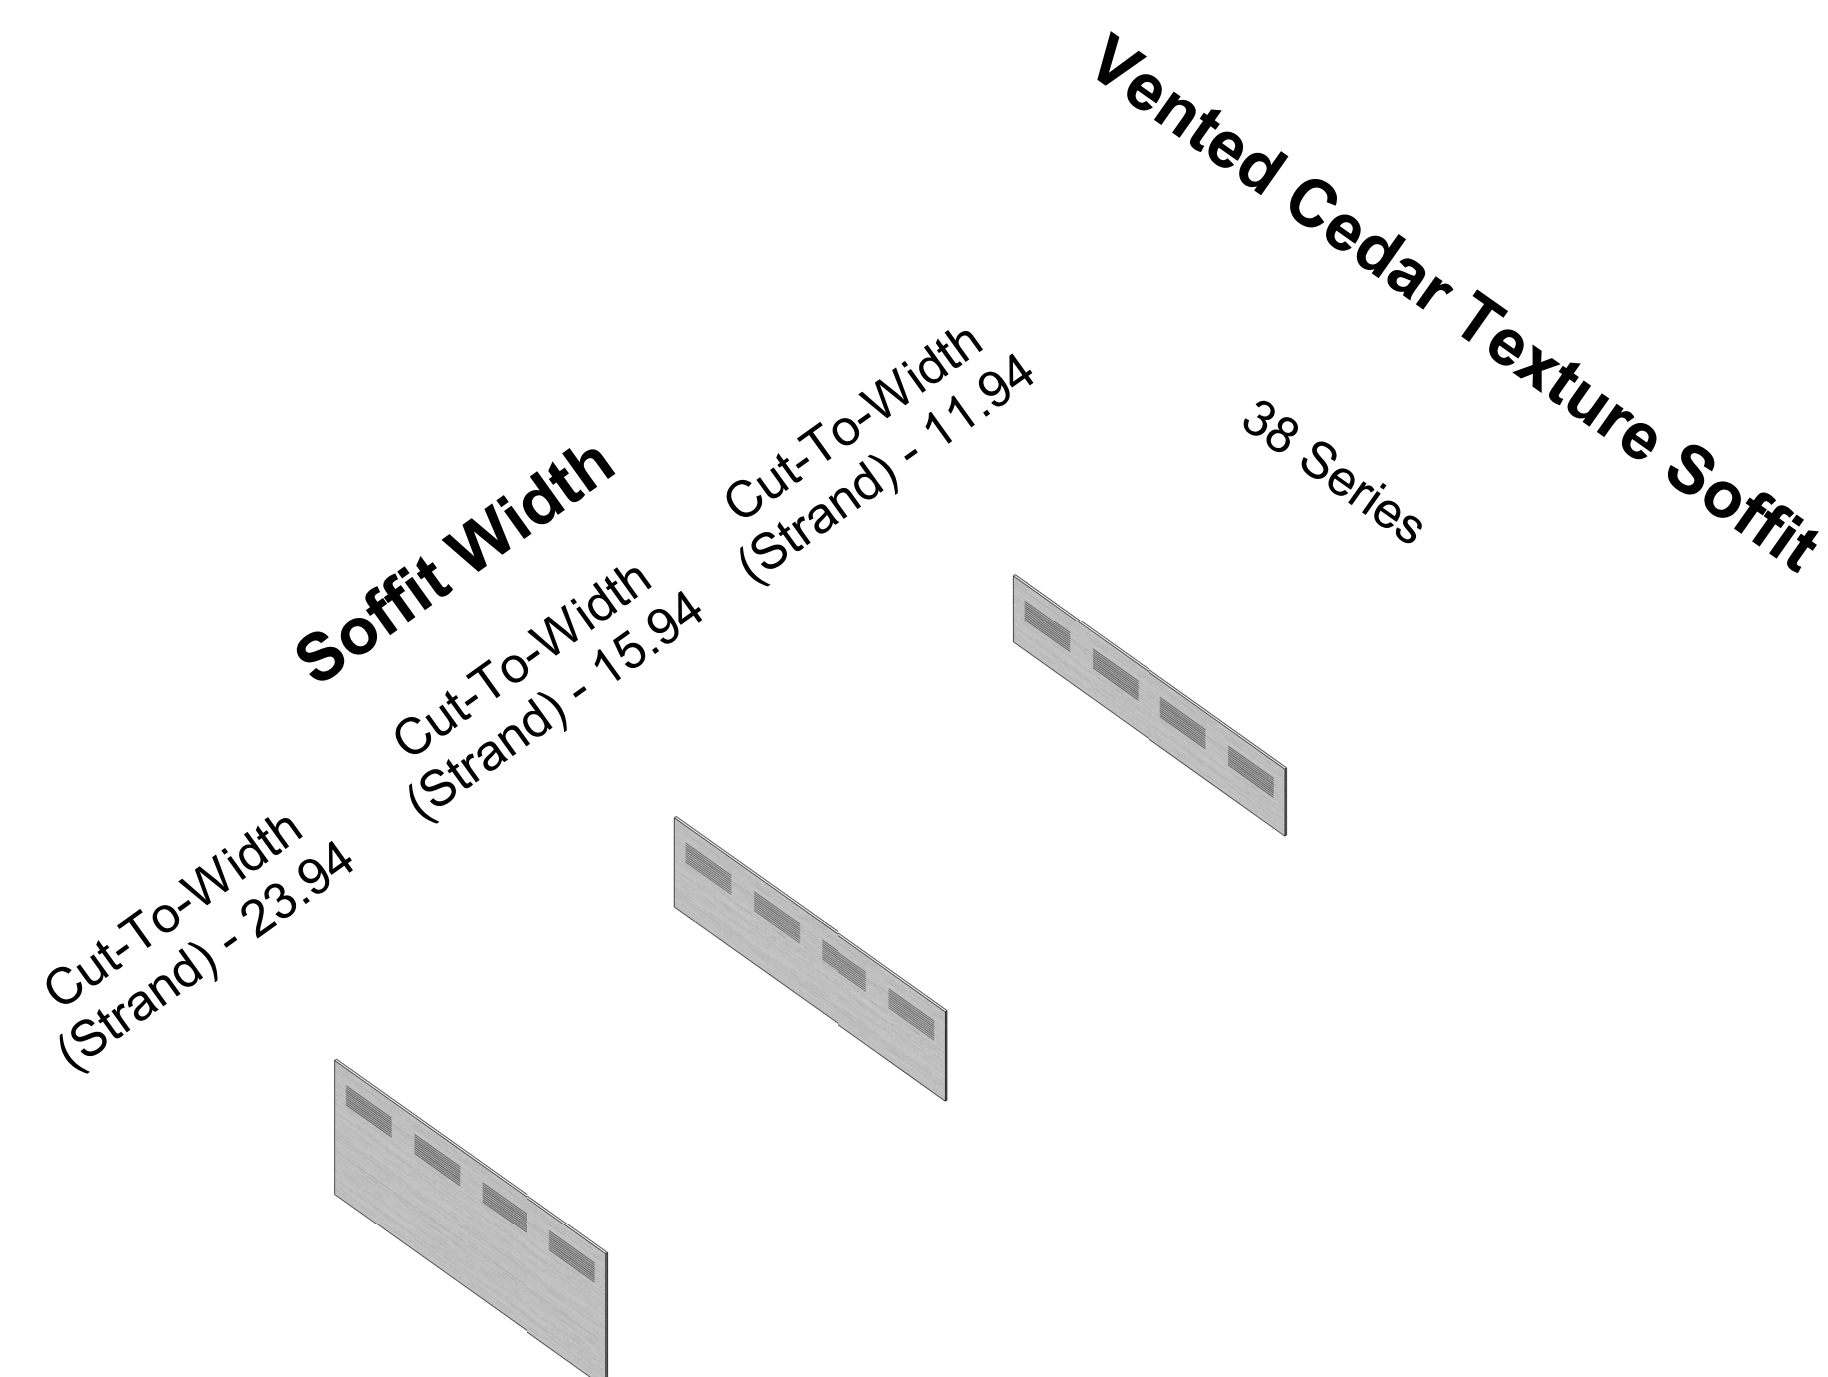

©2019 Louisiana-Pacific Corporation.  
All rights reserved.

Scale

**LP® SmartSide®**

Soffit  
Vented Cedar Texture Soffit

① Soffit Families 2 - Vented Cedar Texture Soffit

LPCorp.com  
800-450-6106

**Notes:**  
These drawings are general illustrations and are not to be used as final construction details. Check your local building codes before installing siding to confirm whether wood structural panel wall sheathing is required. Follow all manufacturer instructions and applicable building codes.