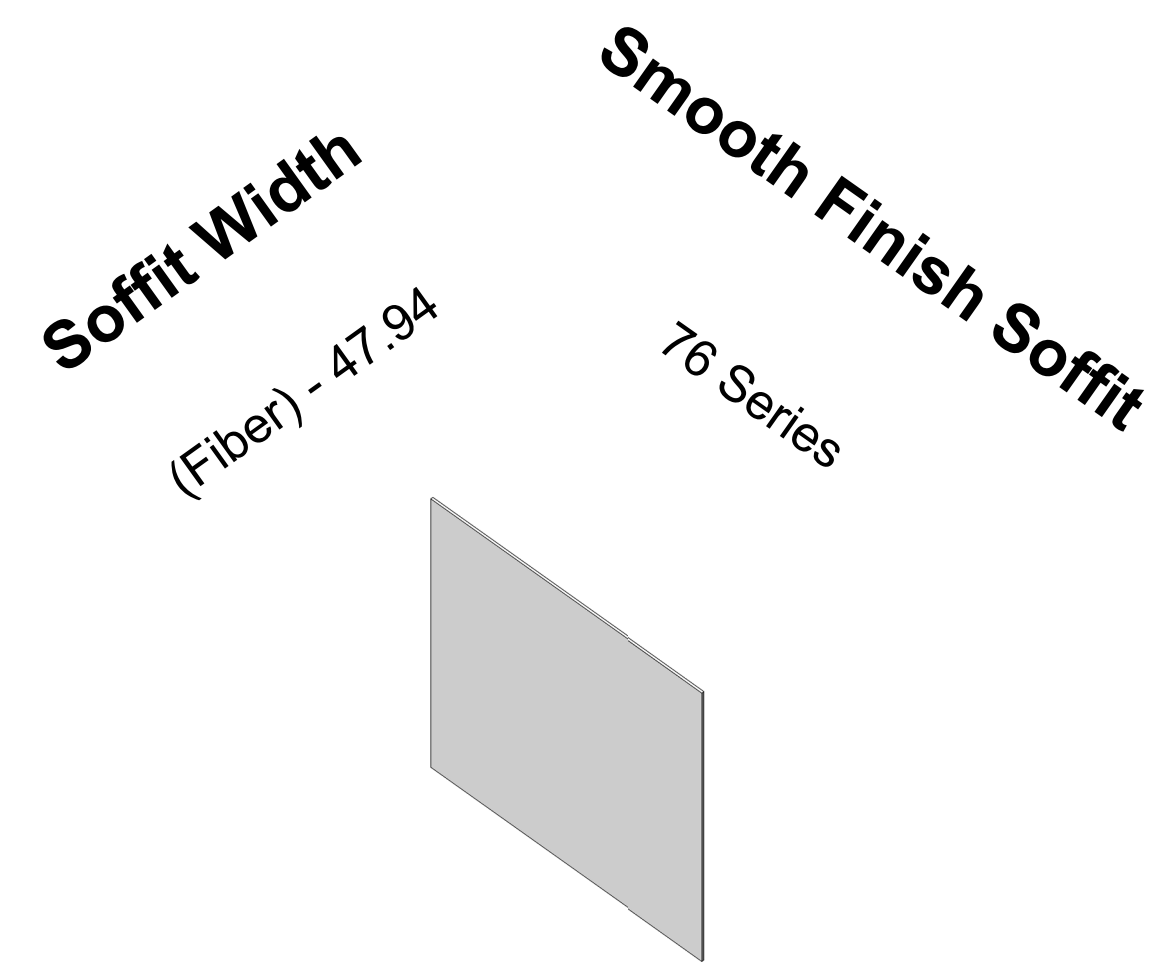

① Soffit Families 2 - Vented Cedar Texture Soffit

LP® SmartSide®

Soffit
Smooth Finish Soffit

① Soffit Families 3 - Smooth Finish Soffit

LPCorp.com
800-450-6106

Notes:
These drawings are general illustrations and are not to be used as final construction details. Check your local building codes before installing siding to confirm whether wood structural panel wall sheathing is required. Follow all manufacturer instructions and applicable building codes.

For additional information, go to lpcorp.com/resources/product-literature

For realistic texture previews, place the "LP Building Solutions Product Textures" folder in your C:\ directory and then reopen this file.

©2019 Louisiana-Pacific Corporation.
All rights reserved.

Scale