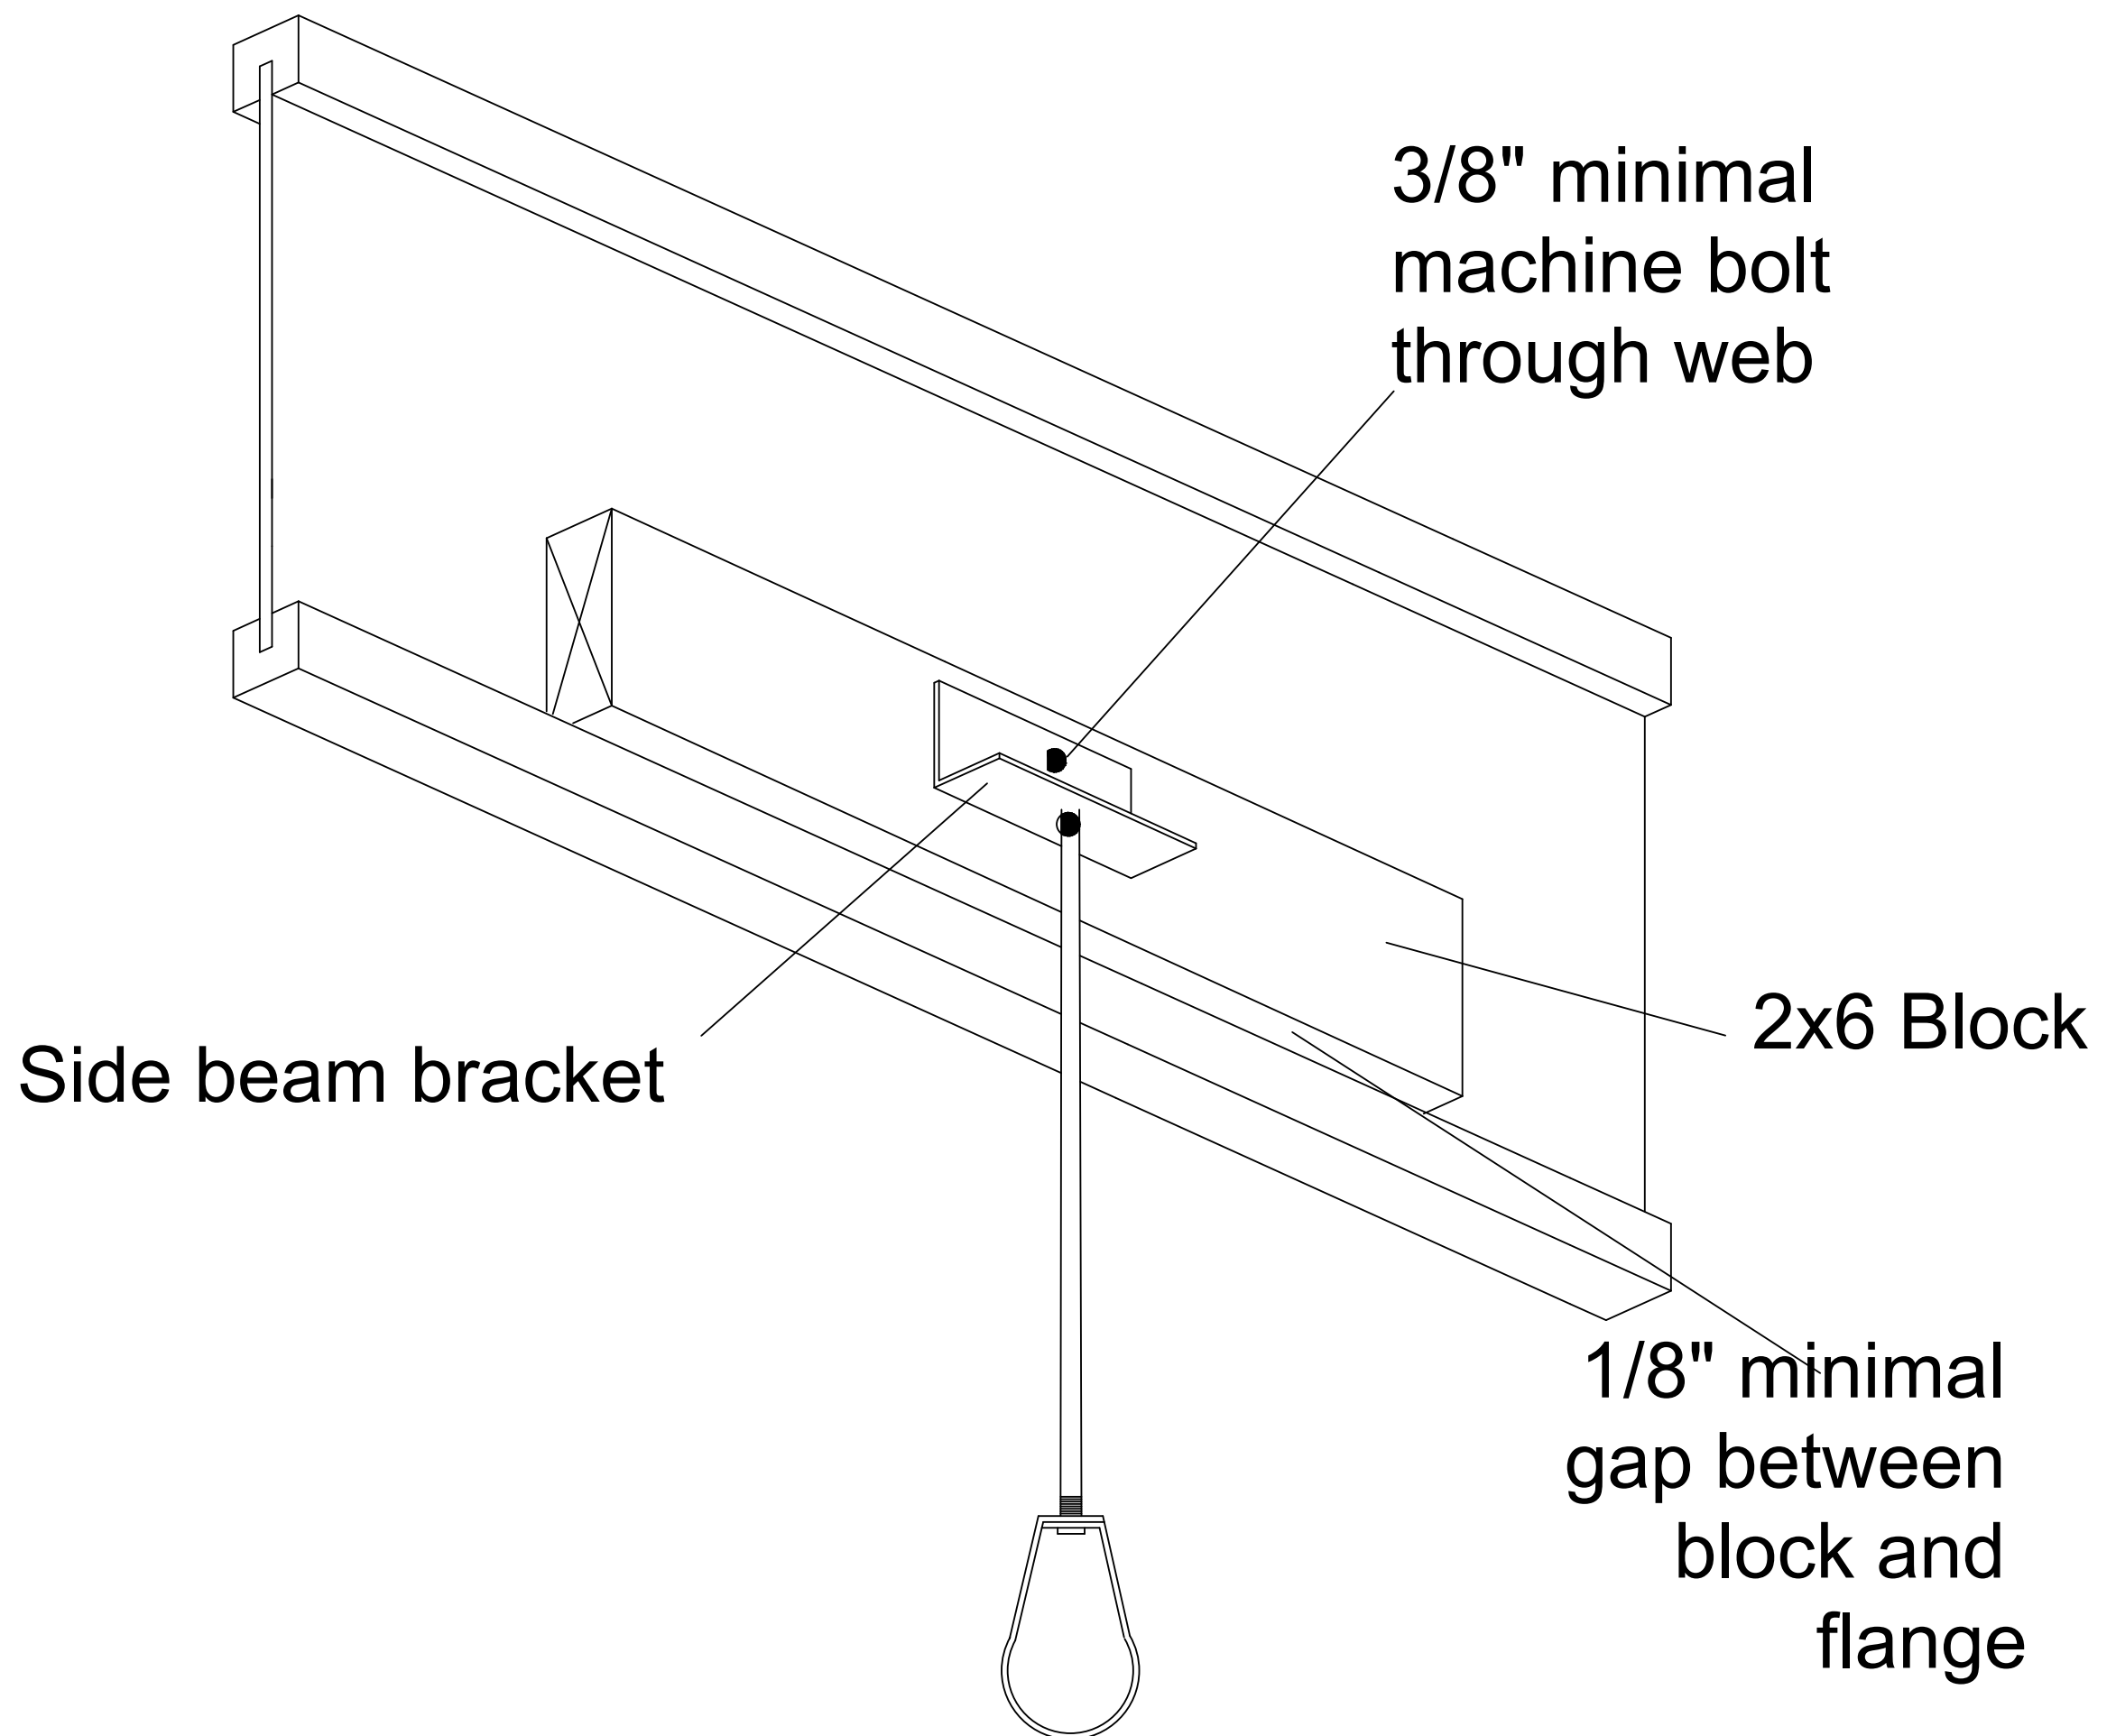

S4a SPRINKLER SUPPORT

Assembly Capacity 90 lbs.

Verify hanger capacity with manufacturer.