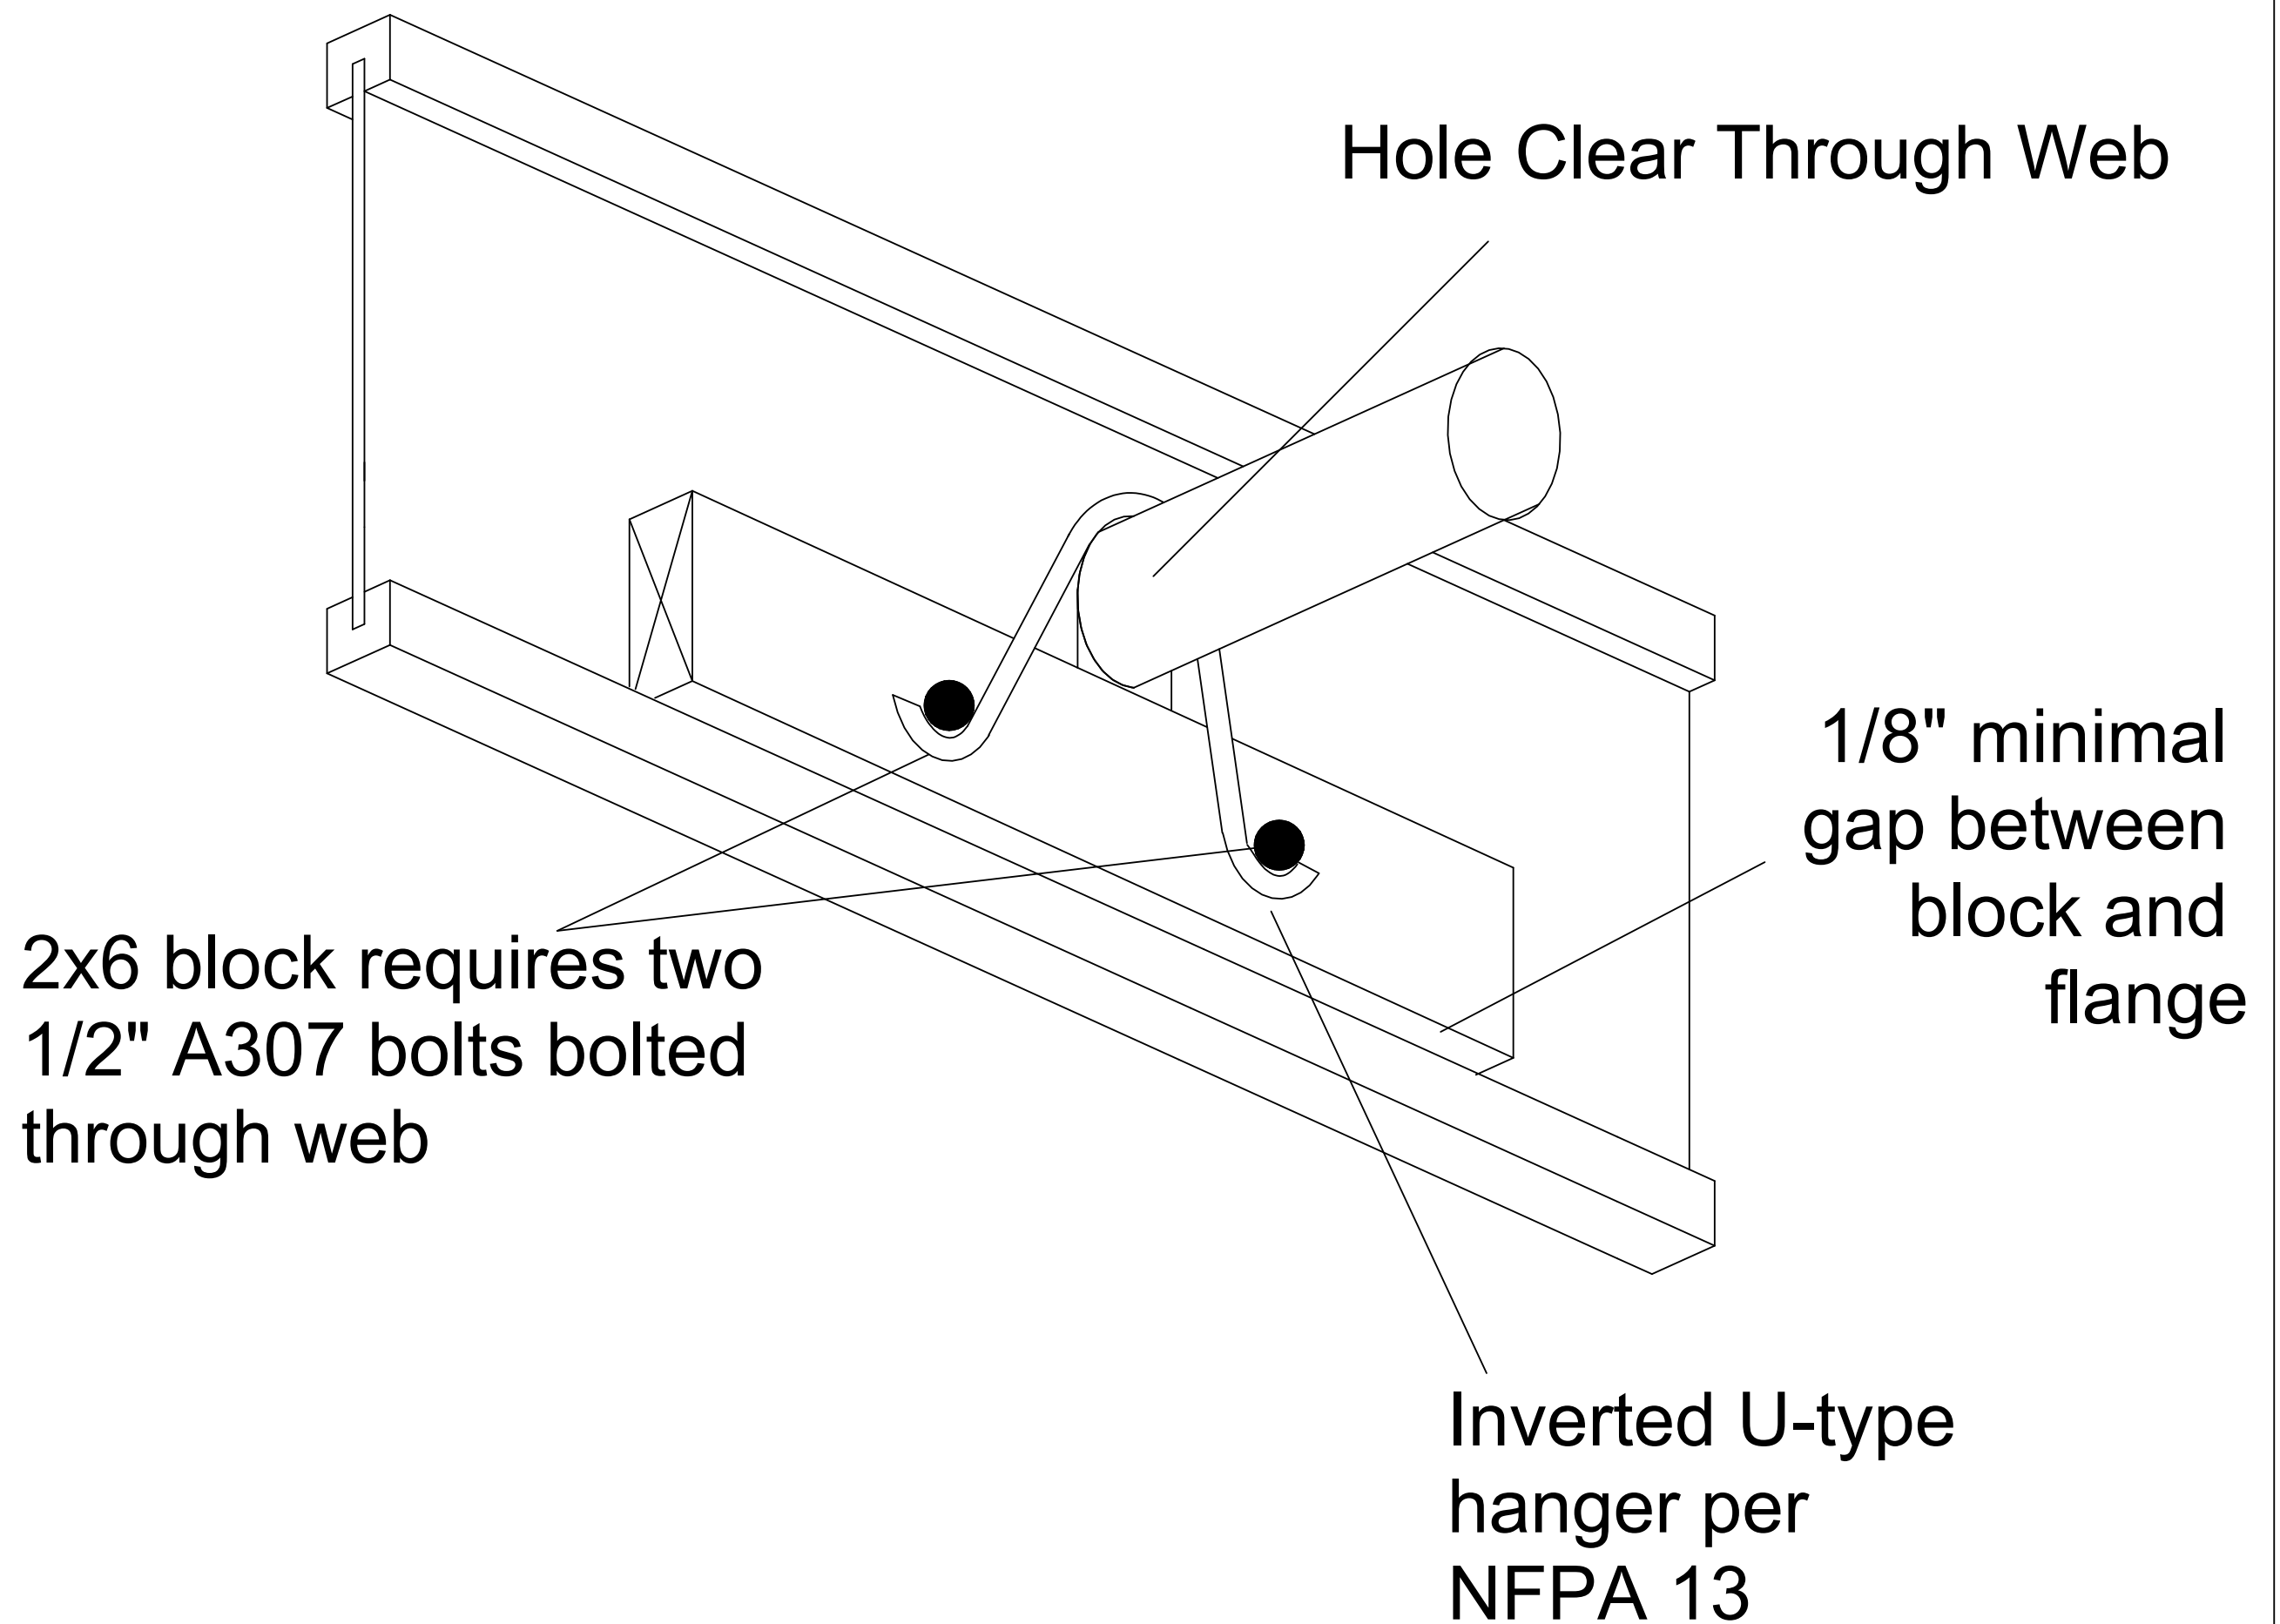

S4b

SPRINKLER SUPPORT

Assembly Capacity 240 lbs.

Hanger per NFPA 13

Verify hanger capacity with manufacturer.