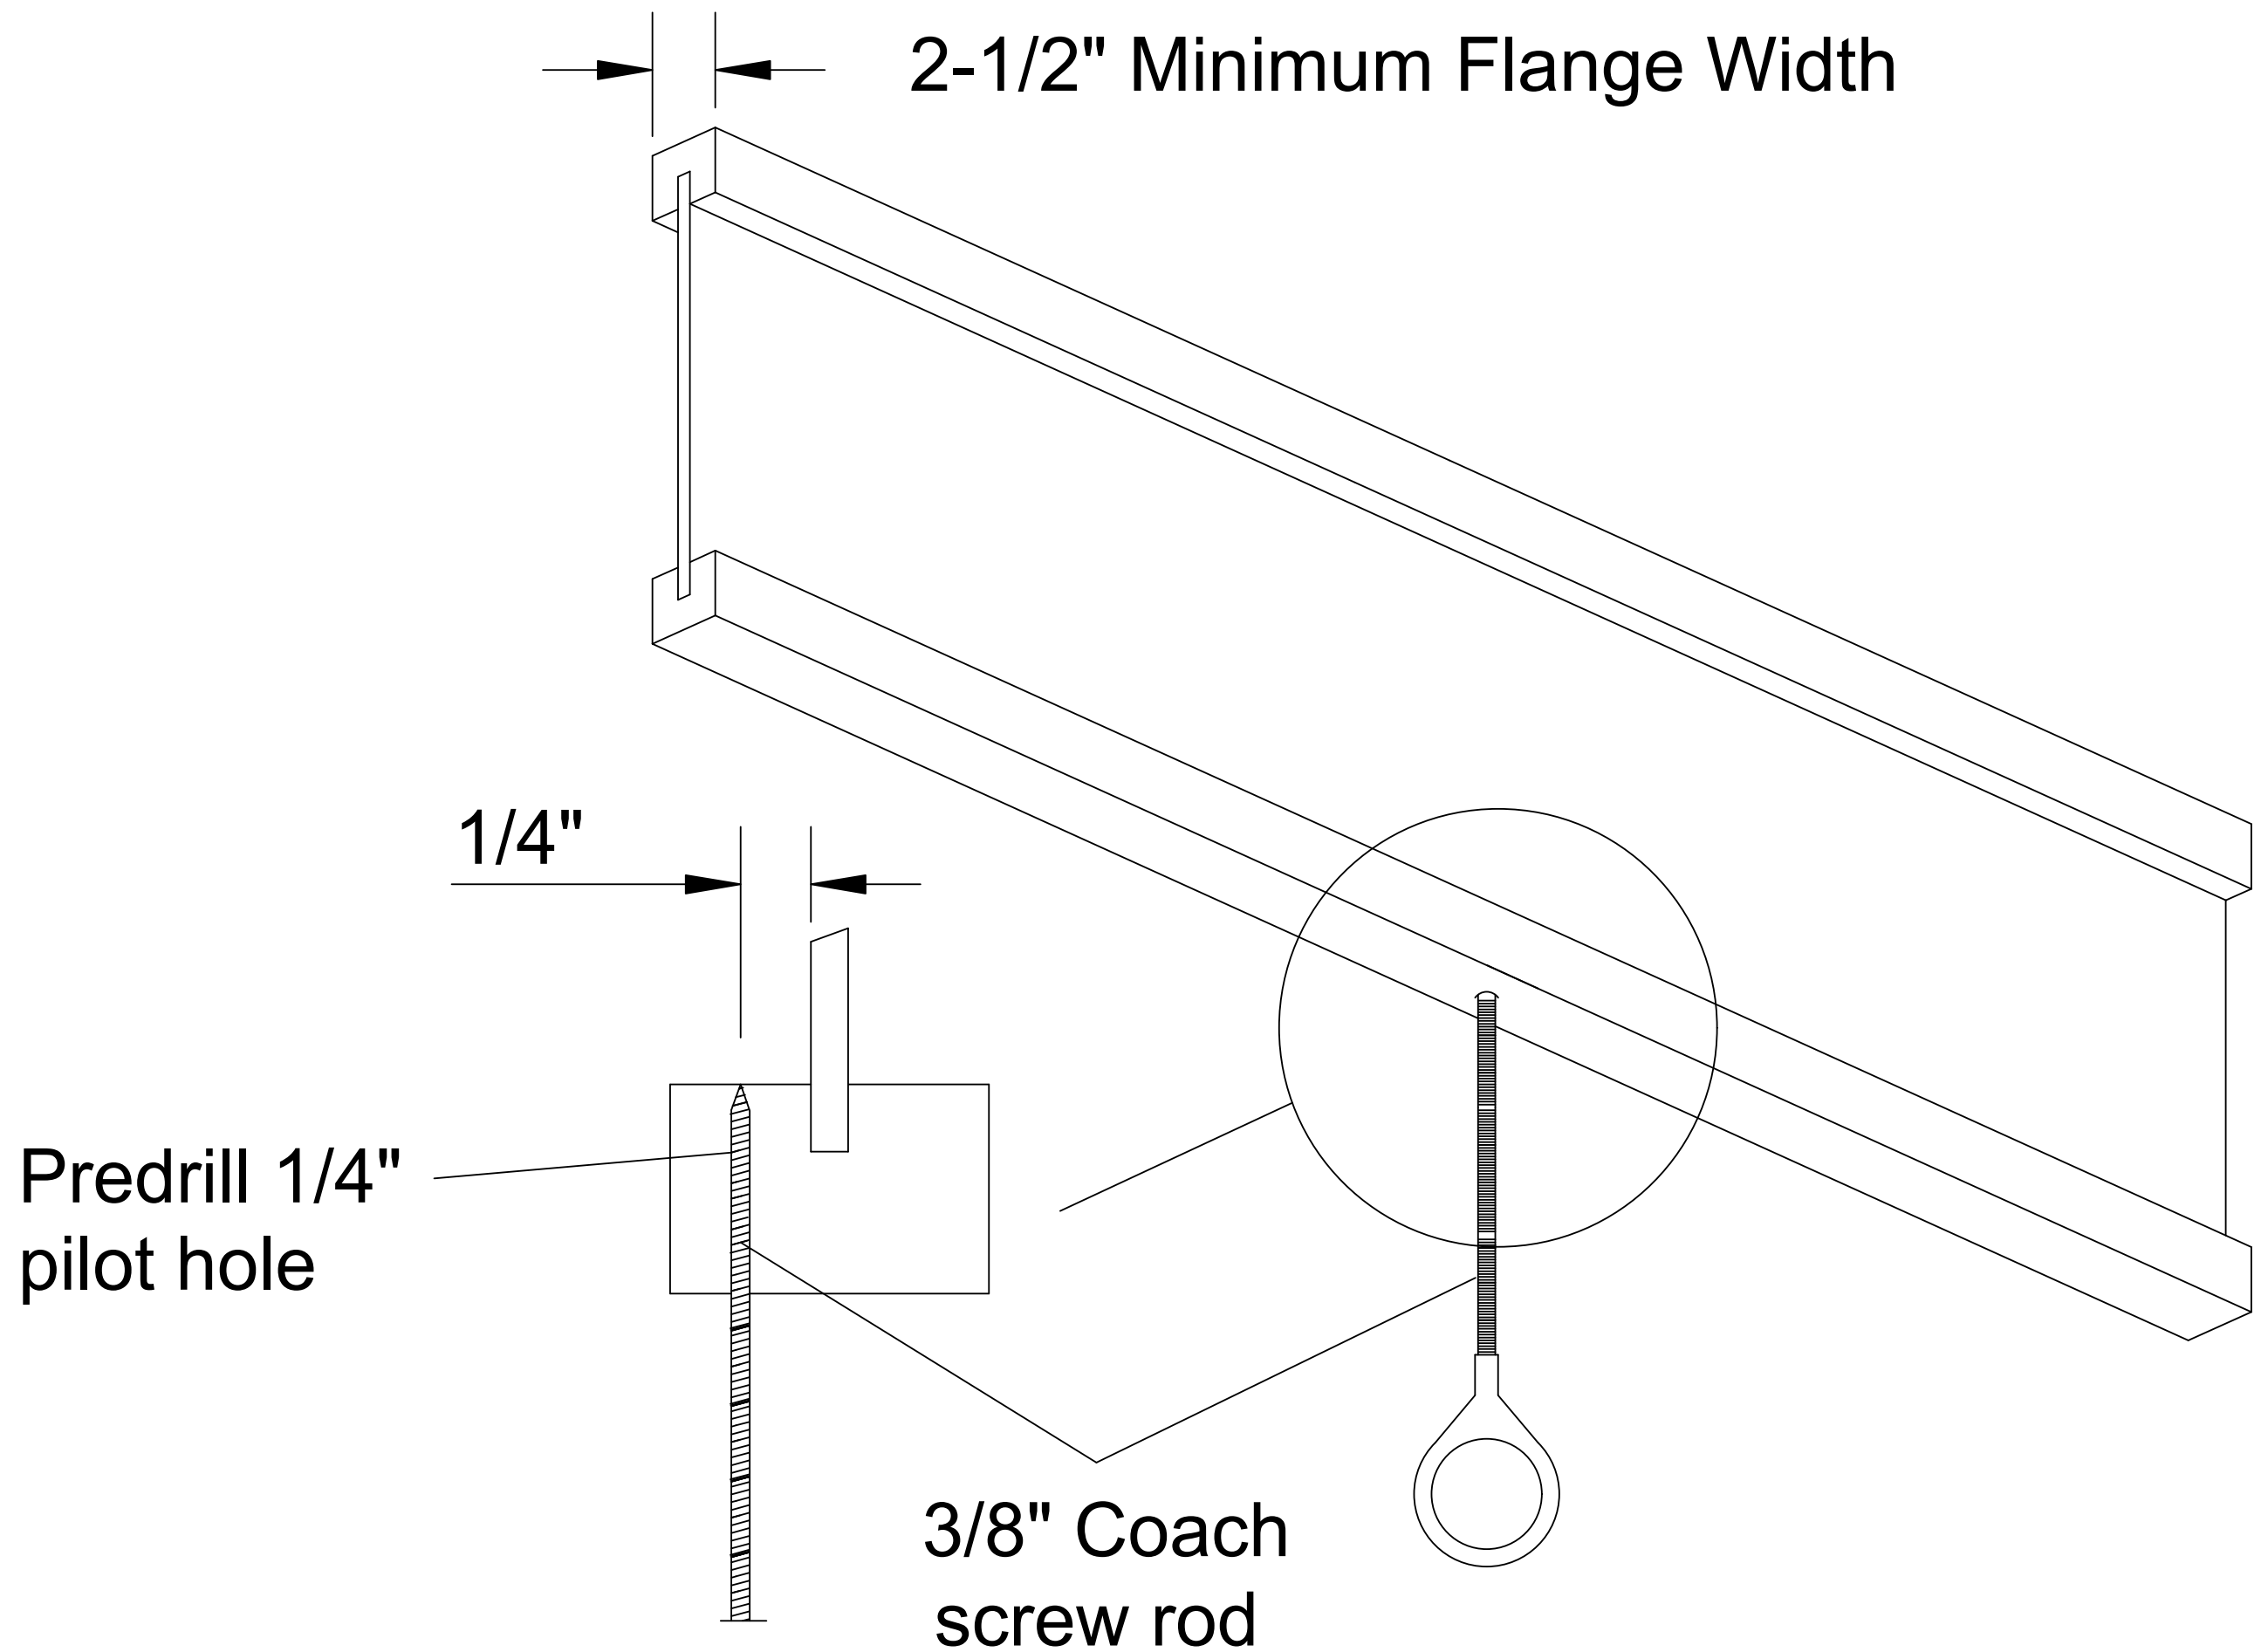

# S5 COACH SCREW HANGER

Assembly Capacity 170 lbs.

Verify hanger capacity with manufacturer.